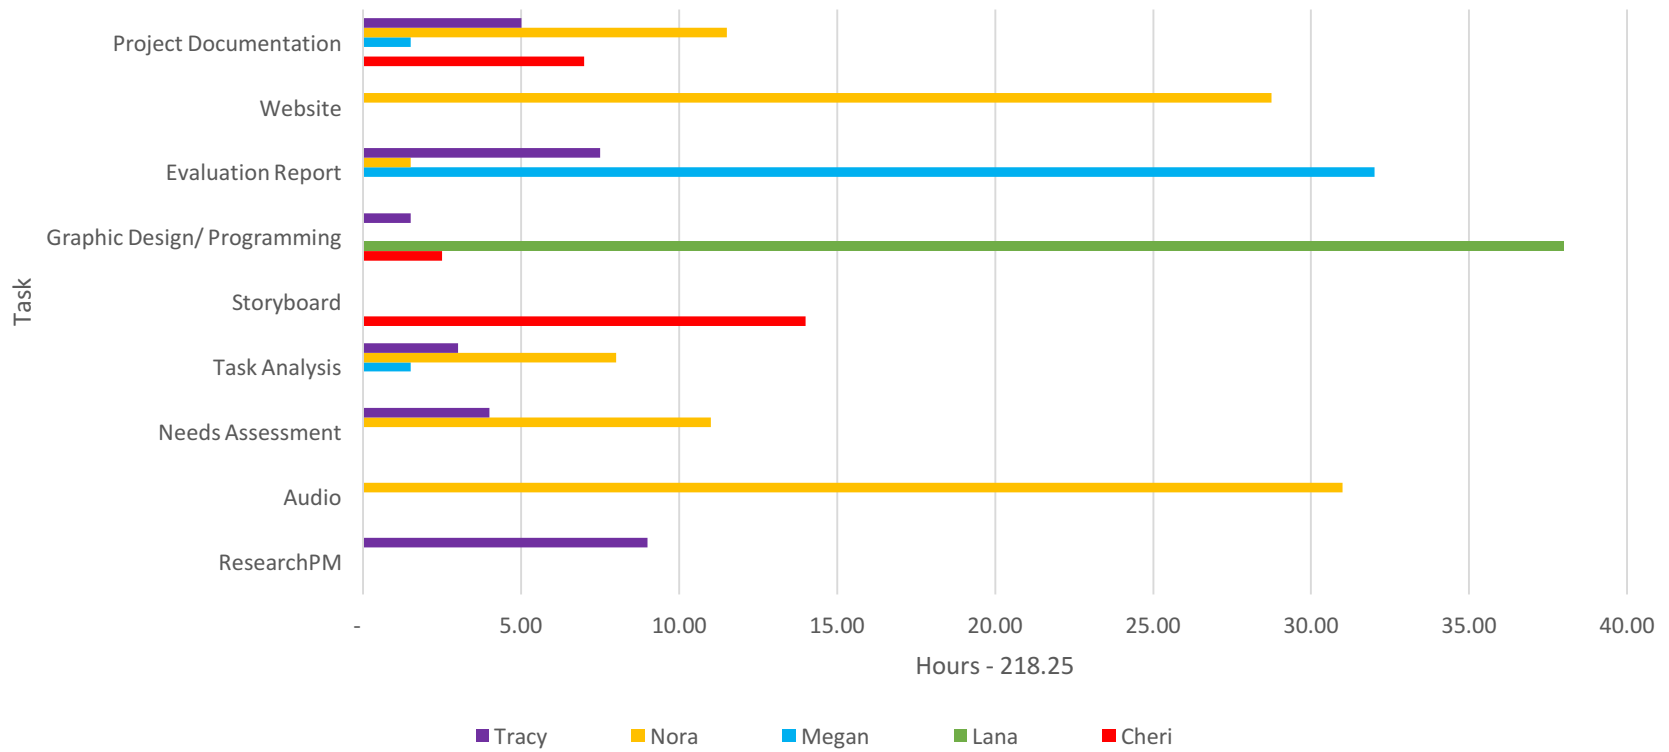

EDIT 6210

Dr. Greg Clinton

Spring 2016

Design Divas

Tracy Arner, Megan Bracewell, Nora Cloonan, Lana Garner, and Cheri Tenhouse

Regional Commissions Time Log

Hours - 218.25